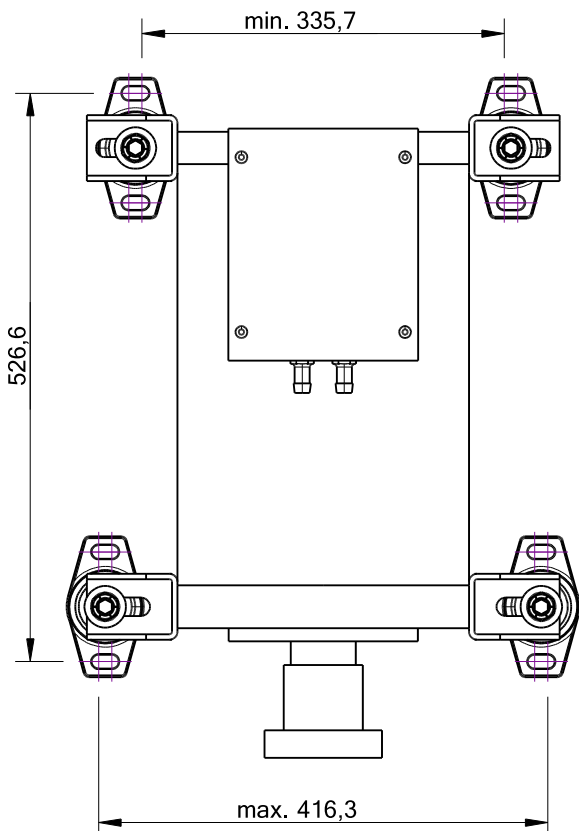

Drawn by Jernej Kesak	Date 21.02.2022	Ident	Material	Scale
		Title Motor PMSM125 - 1		
		Part file name MOTOR PMSM125		

Drawn by Jernej Kesak	Date 21.02.2022	Ident	Material	Scale
		Title Motor PMSM125 - 2		
		Part file name MOTOR PMSM125		

Drawn by Jernej Kesak	Date 21.02.2022	Ident	Material	Scale
		Title Motor PMSM125 - 3		
		Part file name MOTOR PMSM125		